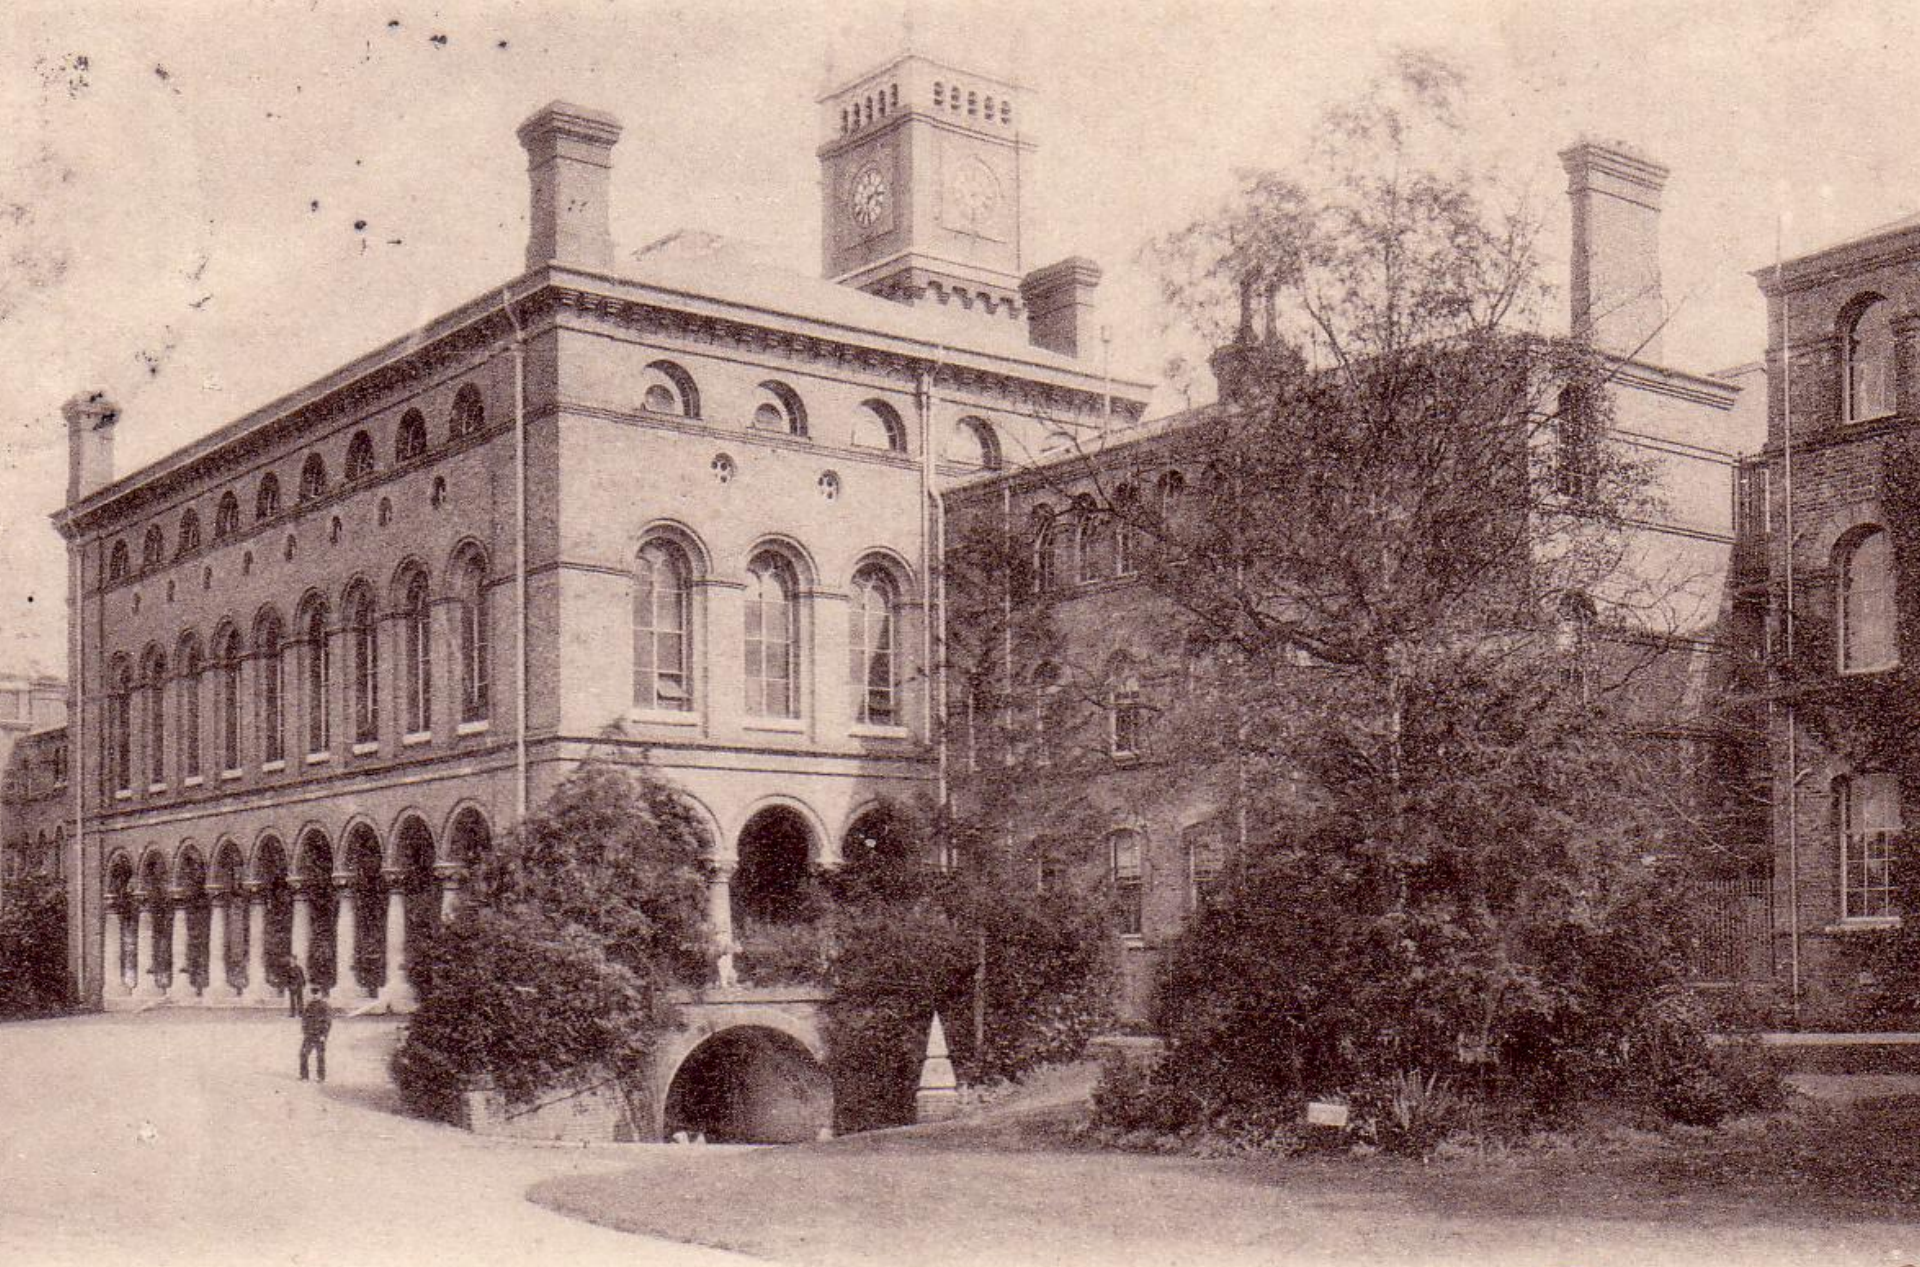

uckoo Schools, Hanwell.

Sep 15th